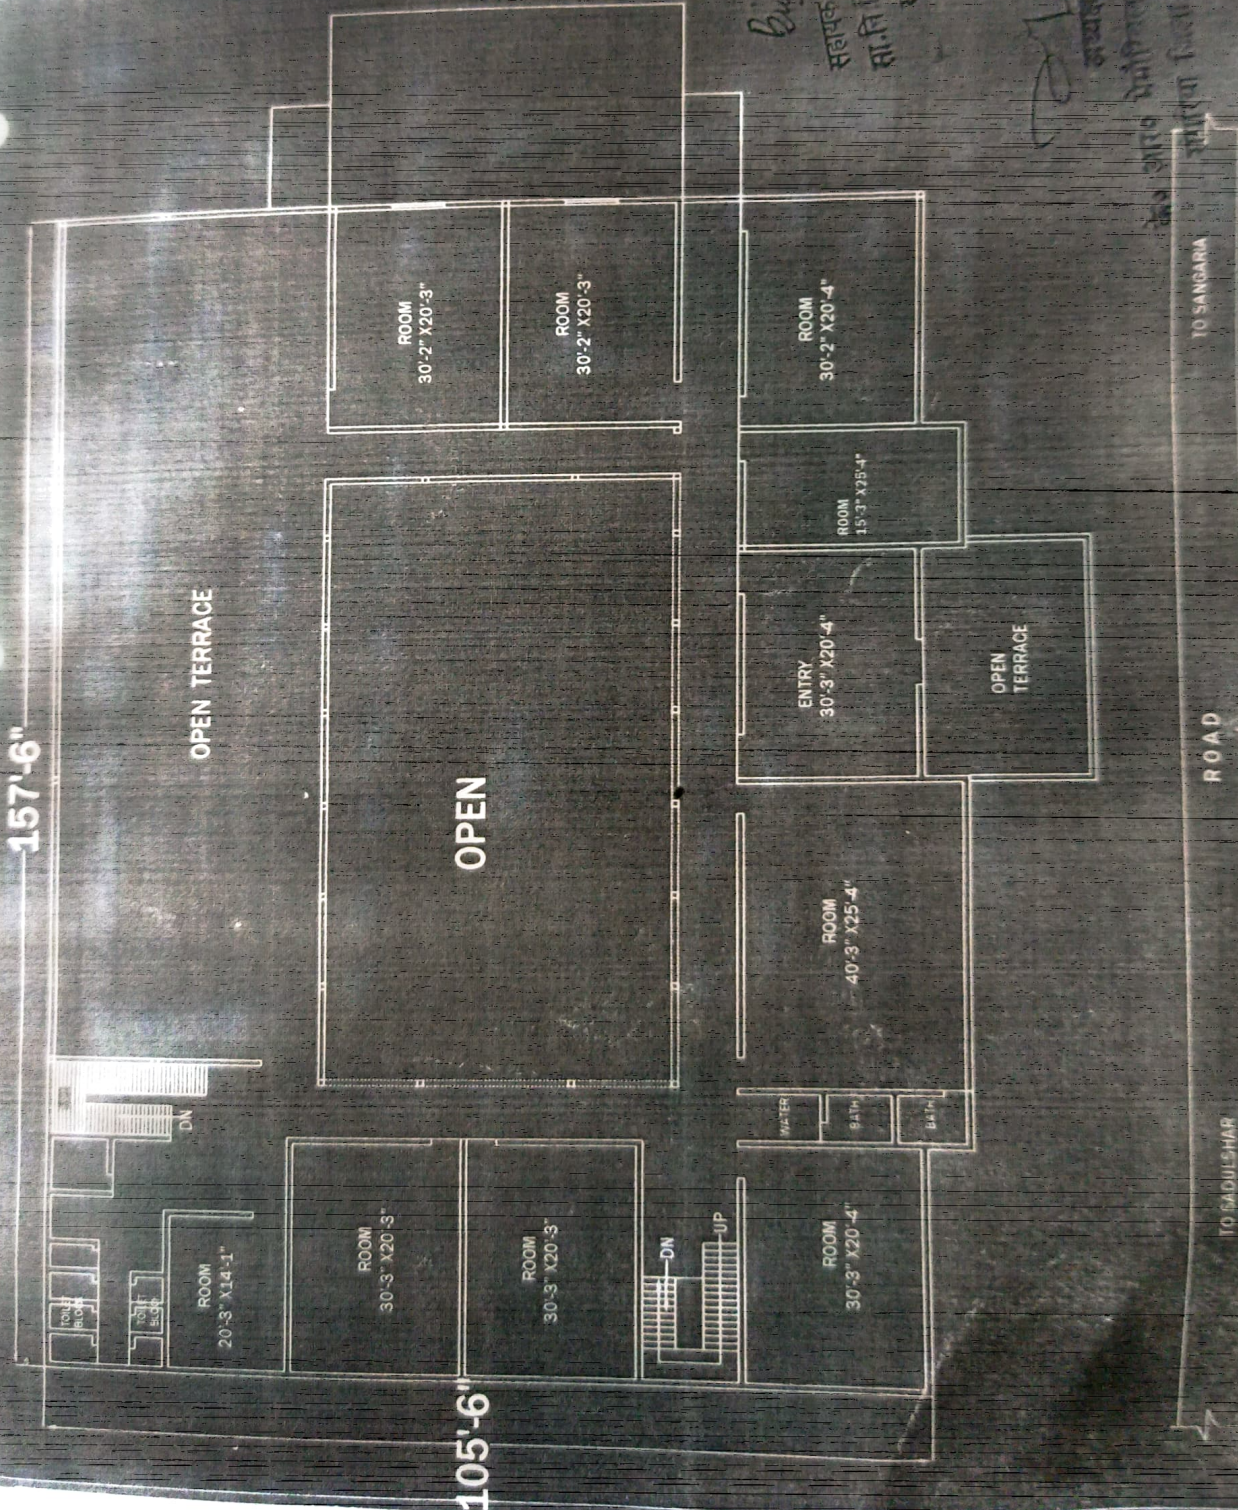

PLAN OF EXISTING BUILDING  
 FOR "K. R. KANYA MAHAVIDYALAYA"  
 CHACK NO. 16-BGP BOLANWALI  
 SADULSHAR TO SANGARIA ROAD  
 DIST. - HANUMANGARH (RAJ)

संगरिया - 46/28

प.नं. 172/163 प.नं. 36

NORTH POINT

FIRST FLOOR PLAN

ASHIANA ARCHITECTS

PROPOSED SITE DATA BY APPLICANT

157'-6"

105'-6"

TO SANGARIA

ROAD

TO SADULSHAR